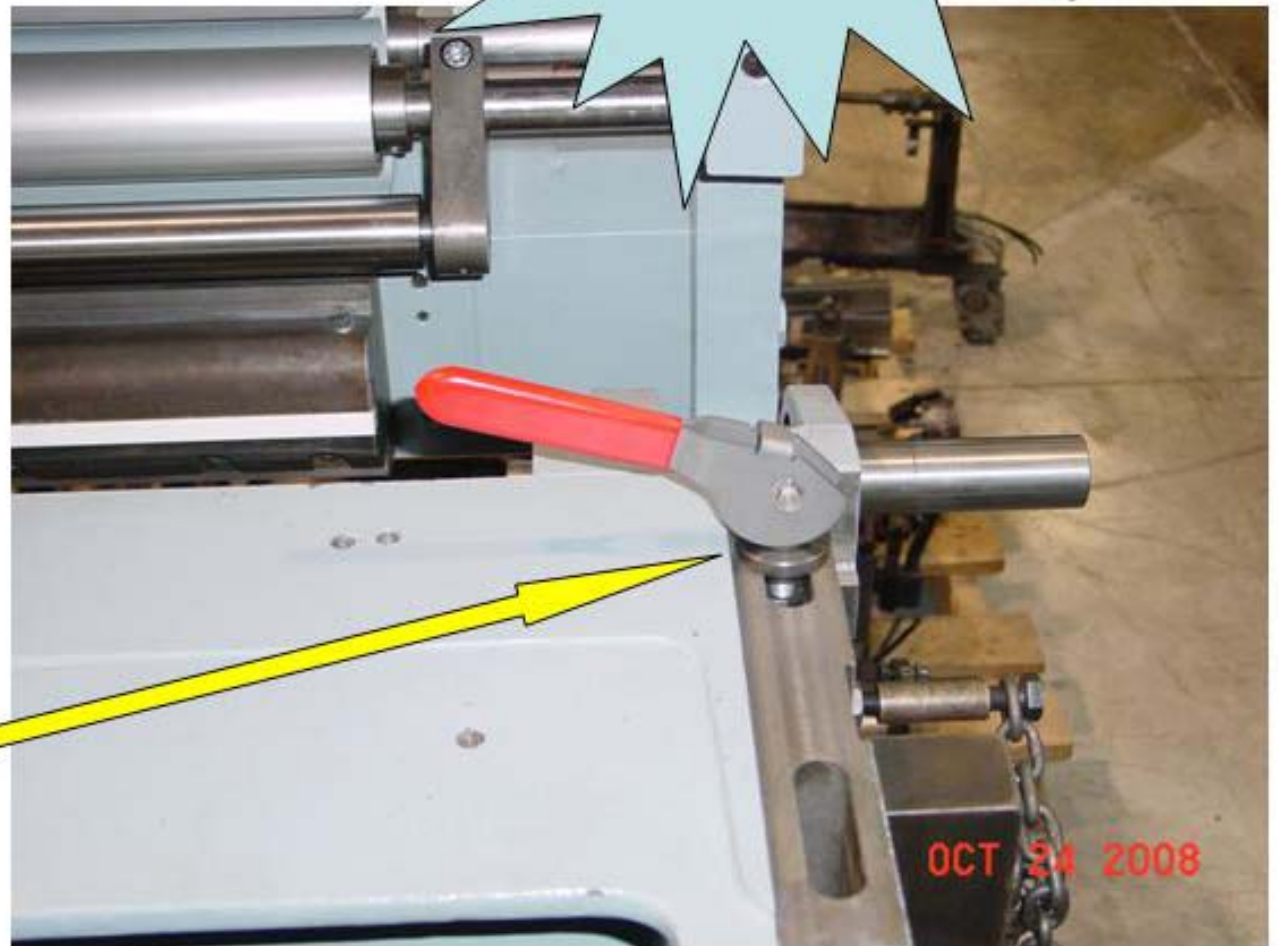

K0.998.505.2 Quick Change Bridge Locking Handles

Save change time by
ELIMINATING the bridge
Bolts!

Insert quick lock handle
into bridge.

Rotate 90 degrees and
lock down eccentric
handle.