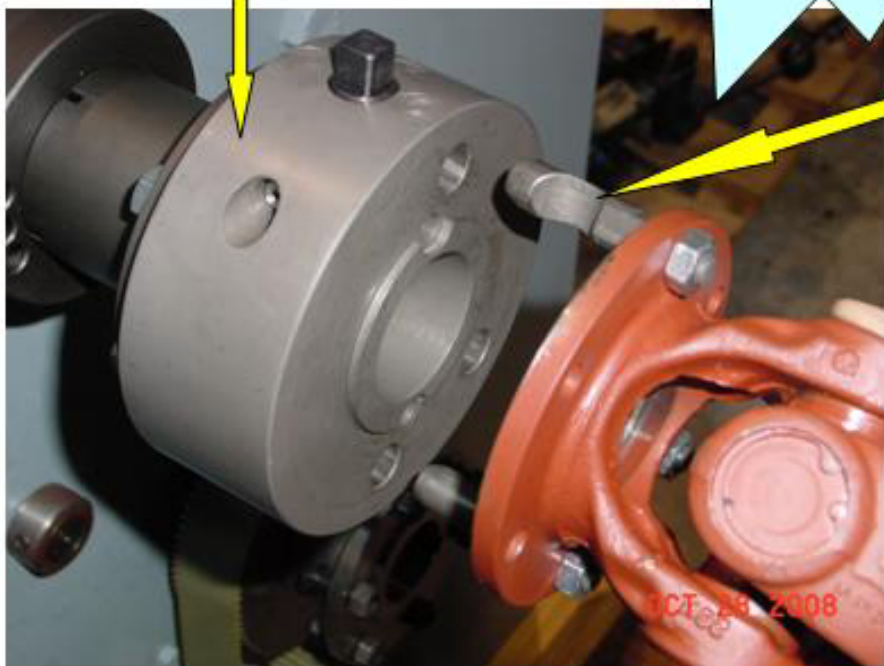

Save change time by **ELIMINATING** the 6 universal shaft bolts required to connect the universal to the knife drive!

K0.998.520 527.38 Quick Lock Coupling for Side & Separating Knife Drive Connection