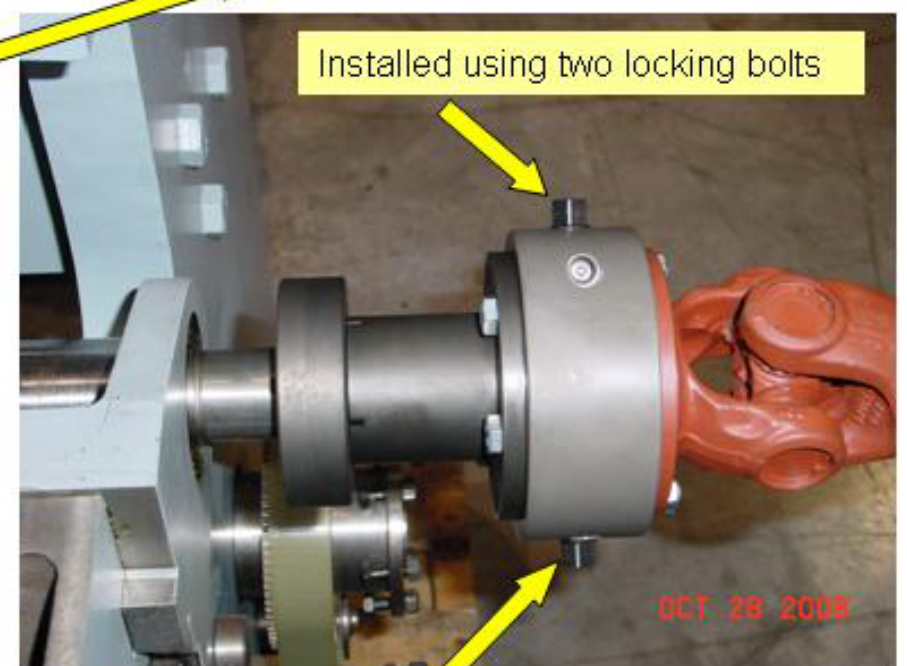

Save change time by **ELIMINATING** the 6 universal shaft bolts required to connect the universal to the knife drive!

K0.998.520 527.38 Quick Lock Coupling for Side & Separating Knife Drive Connection